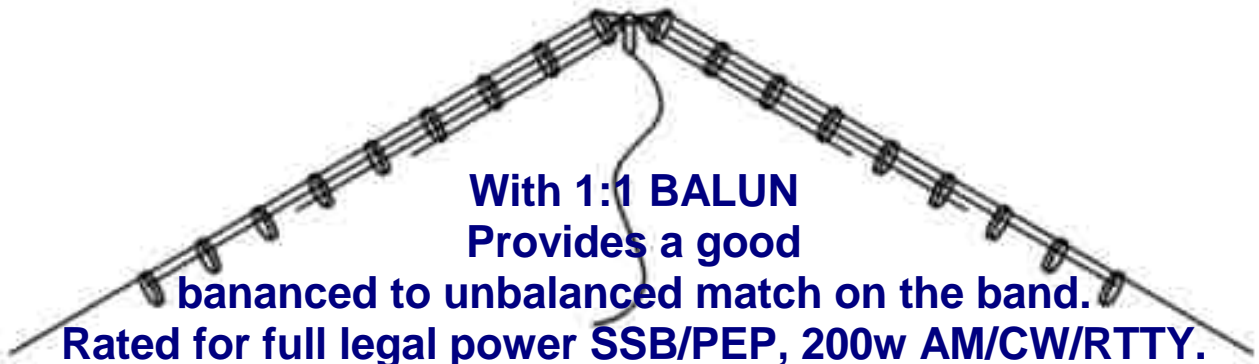

With 1:1 BALUN
Provides a good
balanced to unbalanced match on the band.
Rated for full legal power SSB/PEP, 200w AM/CW/RTTY.

THIS ANTENNA IS MADE WITH OF DURABLE #14 STRANDED UV INSULATED WIRE ON THE TOP AND TERMINATES INTO A SO 239 CONNECTOR FOR EASY CONNECTION TO YOUR FEED LINE. THIS ANTENNA WAS MADE TO BE SIMPLE TO USE AND MAINTAIN.

RadioWavz *Double Bazookas*
G5RV's Dipoles

Check the RADIOWAVZ Web site!! It's full of products and information.

www.radiowavz.com