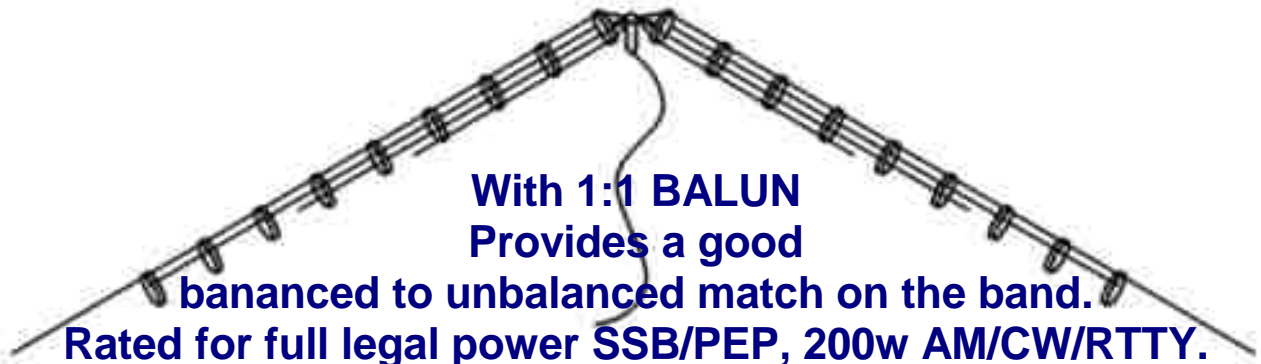

## Multi-Band Dipole Antenna

ONE OF THE MOST DURABLE AND WORRY FREE ANTENNAS YOU COULD OWN!!  
BUILT TO LAST!!

GREAT FOR USE AT THE LAKE, OR THE CABIN, OR ANY WHERE YOU CAN IMAGINE!!

**JUST 136 FEET!!**

Individual elements for 80m, 40m, 20m, and 10m.

*The SATURN Series antennas are designed as lightweight multi-element inverted V or flat top dipole antenna that can be transported easily in the trunk of a small car. The elements are full dipoles with a 1:1 BALUN. This antenna can be erected by one person and ready to operate in 15 minutes.*

With 1:1 BALUN  
Provides a good  
balanced to unbalanced match on the band.  
Rated for full legal power SSB/PEP, 200w AM/CW/RTTY.

THIS ANTENNA IS MADE WITH OF DURABLE #14 STRANDED UV INSULATED WIRE ON THE TOP AND TERMINATES INTO A SO 239 CONNECTOR FOR EASY CONNECTION TO YOUR FEED LINE. THIS ANTENNA WAS MADE TO BE SIMPLE TO USE AND MAINTAIN.